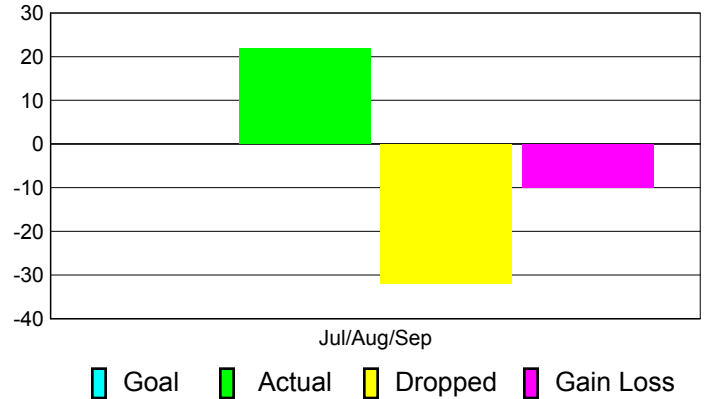

Club Results 2011-2012

Goal, New, Dropped, Gain/Loss

MEMBERSHIP

Membership Results
2011-2012

Membership
2010-2011

Month	Net Memb Goal	Actual New Memb	Actual Dropped Memb	Gain/Loss of Memb	Gain/Loss of Memb
Jul/Aug/Sep		22	-32	-10	6
Totals		22	-32	-10	6

Membership Results 2011-2012

Goal, New, Dropped, Gain/Loss

Comparison of Club Gain/Loss

Current Year Compared to the Previous Year

Comparison of Membership Gain/Loss

Current Year Compared to the Previous Year